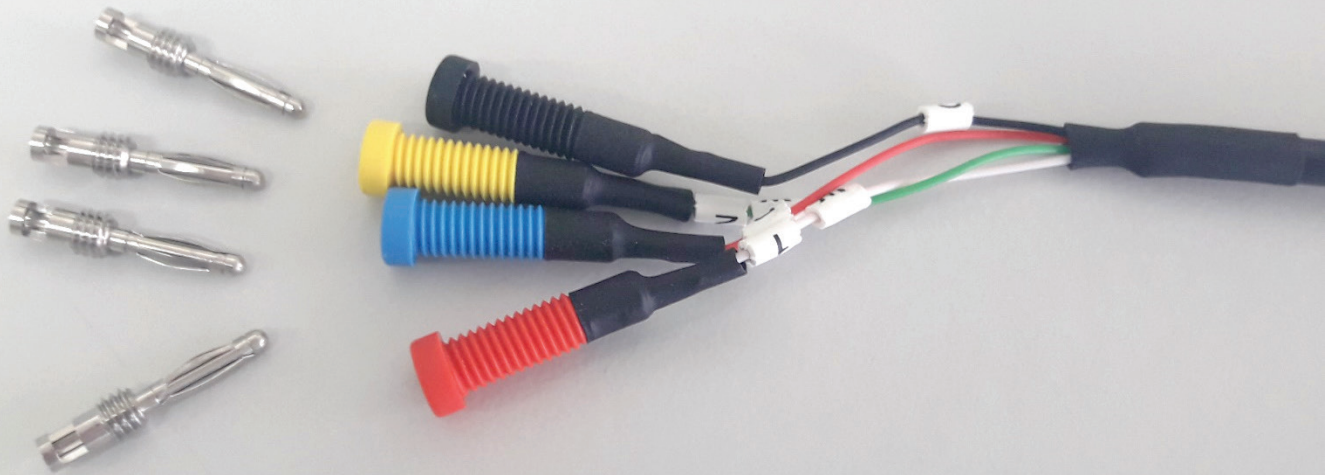

» Cable Terminals

miniUSB to Drop-cell / AIO-cell

» OPTION A: Female banana plug (male adapter also included) to instrument

» OPTION B: Male banana plug (alligator clips also included) to instrument